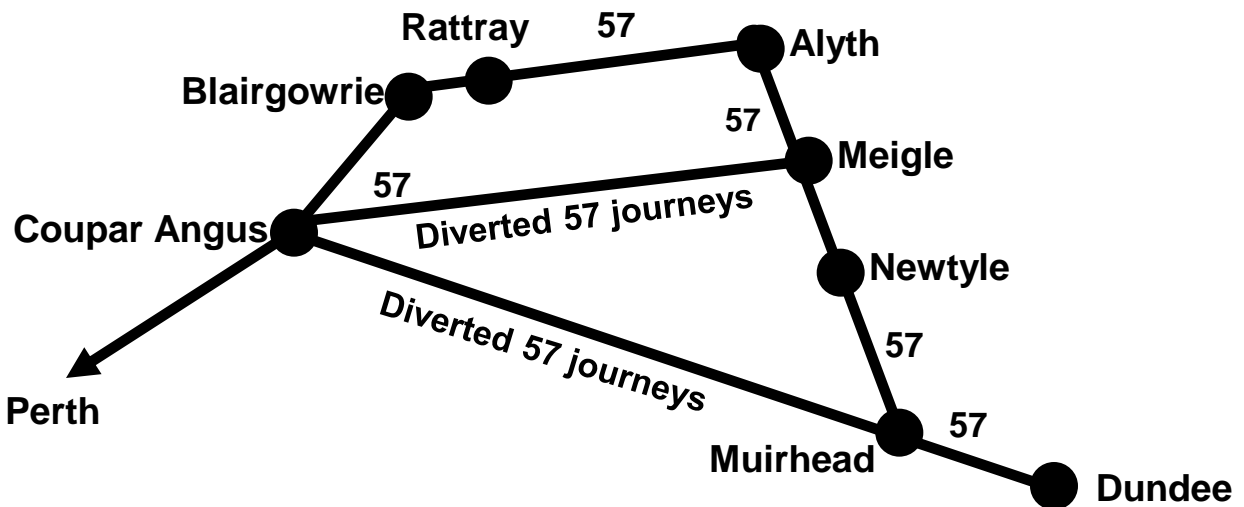

Service 57

Bus Timetable

Dundee - Muirhead – Newtyle - Blairgowrie - Coupar Angus

From 13 March 2017 for up to 6 weeks

traveline
public transport info
0871 200 22 33

PASSENGER INFORMATION

This booklet contains details of the following service, effective from 13 March 2017 for up to 6 weeks, whilst the drainage works on B954 at Quarry Bends are in operation.

Service 57: Perth – Coupar Angus – Blairgowrie – Alyth – Newtyle – Muirhead – Dundee (**Daily**);

Changes since the May 2015 edition of this timetable

- Drainage works on the B954 require the road to be closed between 0800 and 1800, Mondays to Fridays. During this time some buses will be allowed through the closure but others diverted between Meigle via and Dundee via Coupar Angus. Please refer to timetable for details, journeys marked | will not serve that stop.